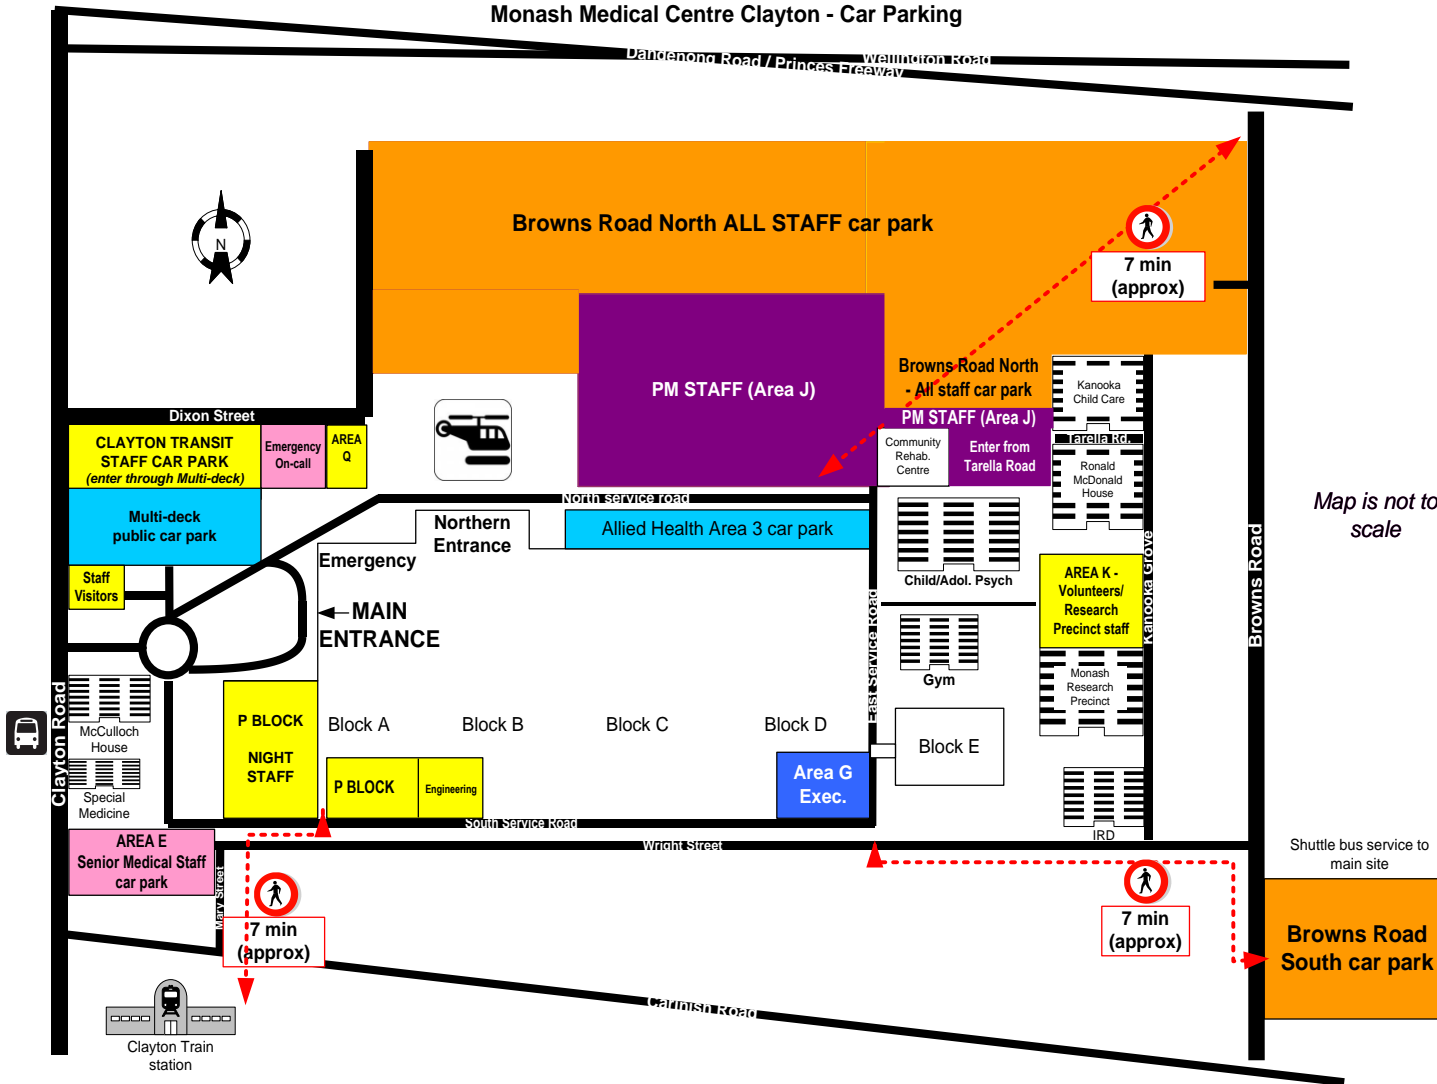

Monash Medical Centre Clayton - Car Parking

Map is not to scale