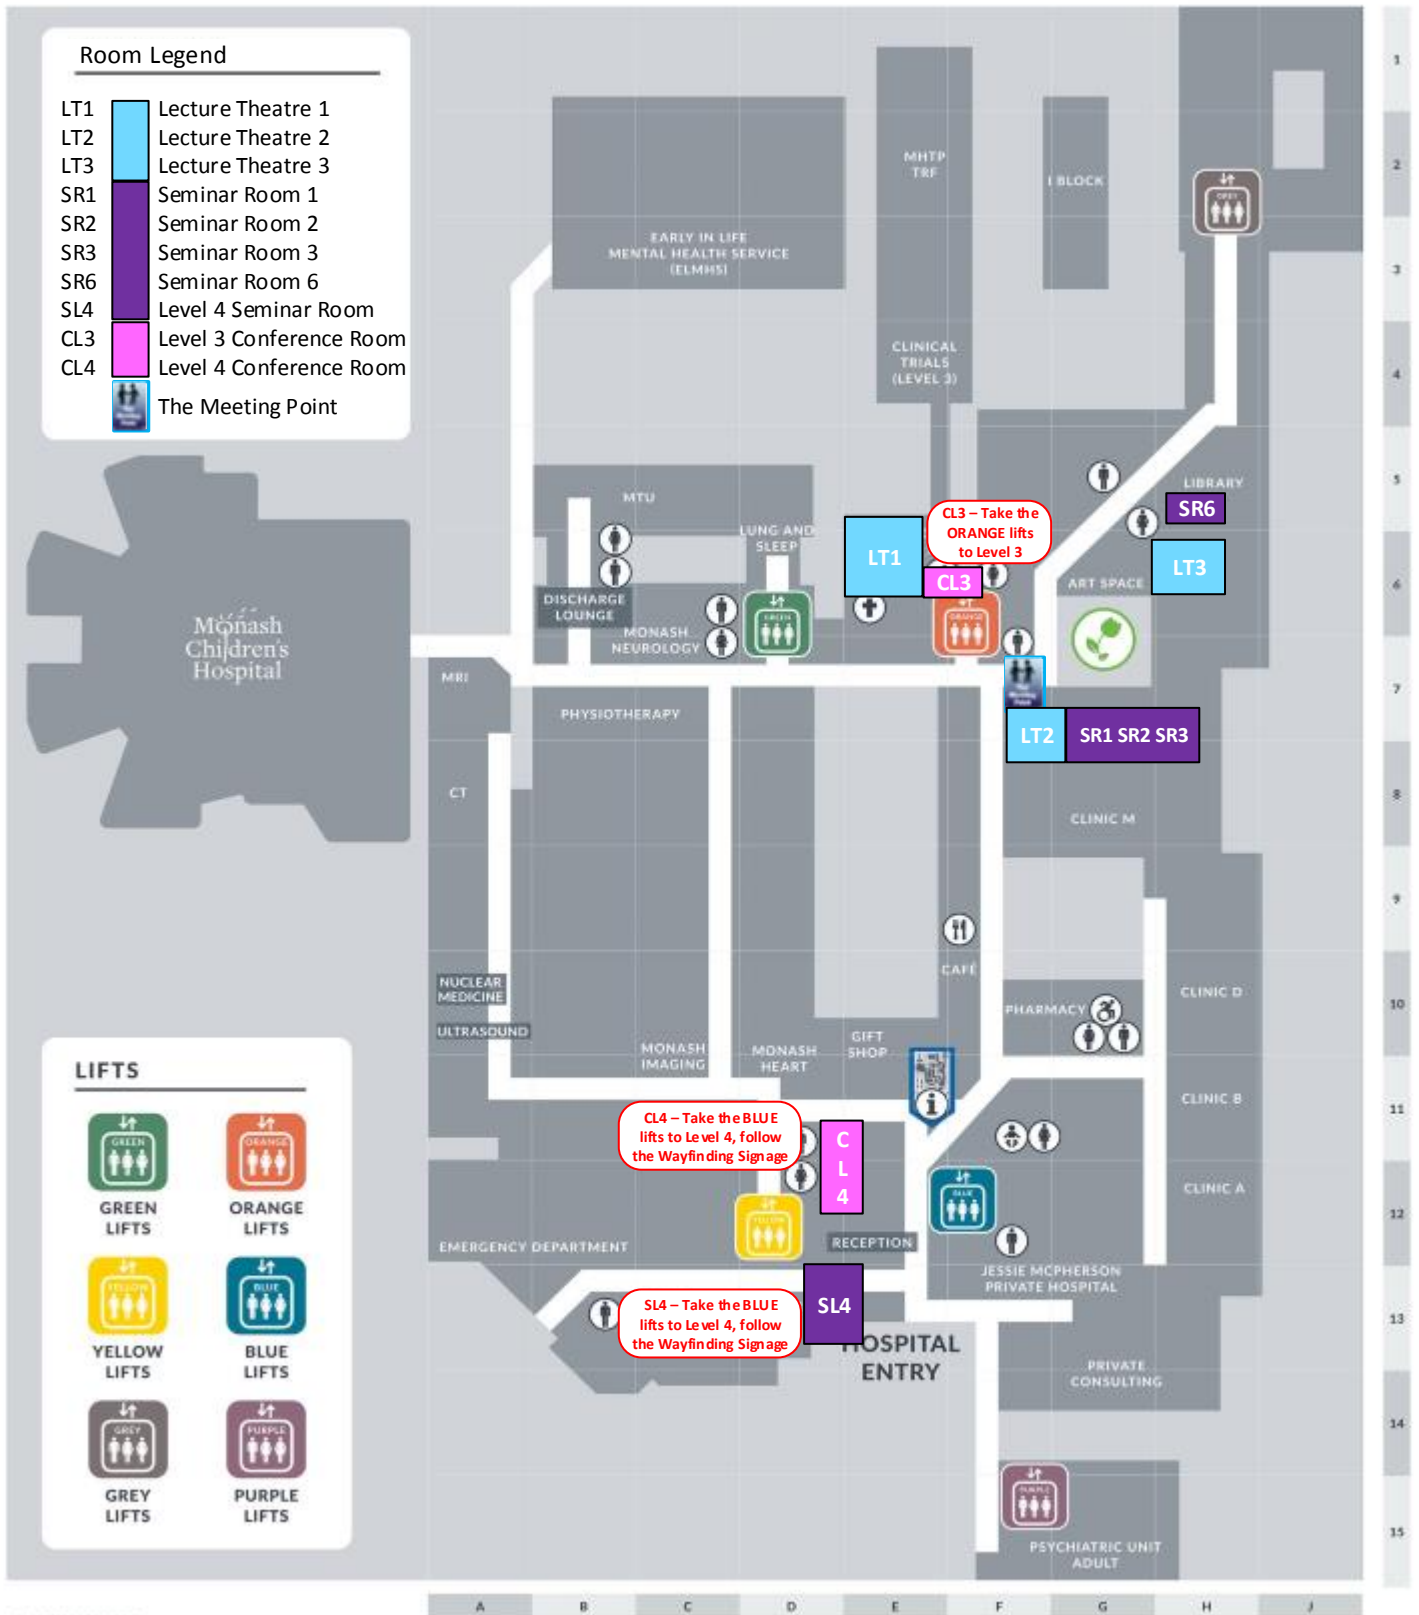

Monash Medical Centre Wayfinding Guide

Meeting Facilities

Room Legend

- LT1 Lecture Theatre 1
- LT2 Lecture Theatre 2
- LT3 Lecture Theatre 3
- SR1 Seminar Room 1
- SR2 Seminar Room 2
- SR3 Seminar Room 3
- SR6 Seminar Room 6
- SL4 Level 4 Seminar Room
- CL3 Level 3 Conference Room
- CL4 Level 4 Conference Room
-  The Meeting Point

LIFTS

- | | |
|---|---|
|  |  |
| GREEN LIFTS | ORANGE LIFTS |
|  |  |
| YELLOW LIFTS | BLUE LIFTS |
|  |  |
| GREY LIFTS | PURPLE LIFTS |

AMENITIES

-  MALE TOILET
-  FEMALE TOILET
-  ACCESSIBLE TOILET
-  BABY CHANGE
-  PRAYER ROOM
-  CHAPEL
-  FOOD
-  ABORIGINAL HEALING GARDEN